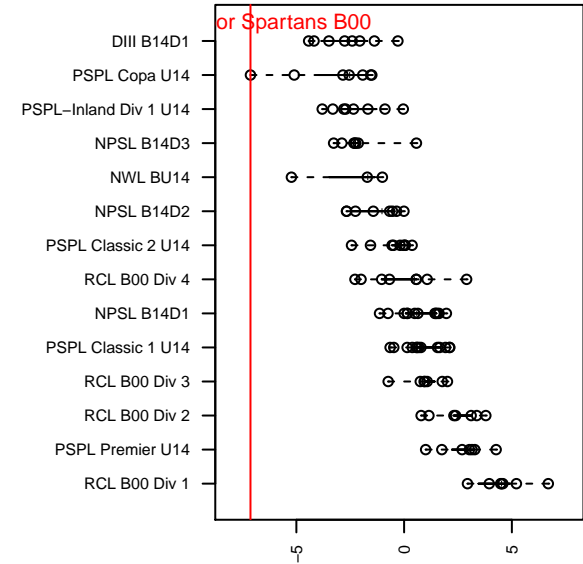

# Gig Harbor Spartans B00

Gig Harbor FC  
 Gig Harbor, WA  
 B00 total strength=360  
 attack=0.14 defense=0.35  
 fall league = PSPL Copa U14

alt names used:  
 Gig Harbor FC 00 Spartans

Venues played:  
 2014 PSPL Copa U14

**Gig Harbor Spartans B00**  
 Dots are actual minus expected GF (blue circles) and GA (red triangles).  
 Blue line is smoothed change in attack strength. Red is smoothed change in defense strength.

**attack and defense variance (black dot)  
relative to other teams  
and top 10 in region**

**attack and defense rating  
relative to others at age  
and all opponents in last 13 months**

**Performance relative to 13 month average**

**Performance relative to 13 month average**

<b>date</b>	<b>home</b>		<b>away</b>		<b>venue</b>	<b>pred.home</b>	<b>pred.away</b>
2014-11-23	Gig Harbor Spartans B00	0	Gala FC B00	0	2014 PSPL Copa U14	0.12	2.98
2014-11-15	Emerald City FC Green B00	8	Gig Harbor Spartans B00	0	2014 PSPL Copa U14	6.60	0.13
2014-11-08	NPSA Titans B B00	1	Gig Harbor Spartans B00	0	2014 PSPL Copa U14	1.79	0.44
2014-11-02	Gig Harbor Spartans B00	0	RSA Elite White B00	1	2014 PSPL Copa U14	0.18	3.46
2014-10-26	Gig Harbor Spartans B00	0	TC United B00	4	2014 PSPL Copa U14	0.11	5.45
2014-10-19	Gig Harbor Spartans B00	0	Kitsap Pumas 2 B00	9	2014 PSPL Copa U14	0.15	5.41
2014-09-28	Gig Harbor Spartans B00	0	Emerald City FC Green B00	10	2014 PSPL Copa U14	0.13	6.60
2014-09-21	Gig Harbor Spartans B00	1	NPSA Titans B B00	2	2014 PSPL Copa U14	0.44	1.79
2014-09-13	RSA Elite White B00	3	Gig Harbor Spartans B00	1	2014 PSPL Copa U14	3.46	0.18
2014-09-06	TC United B00	5	Gig Harbor Spartans B00	0	2014 PSPL Copa U14	5.45	0.11